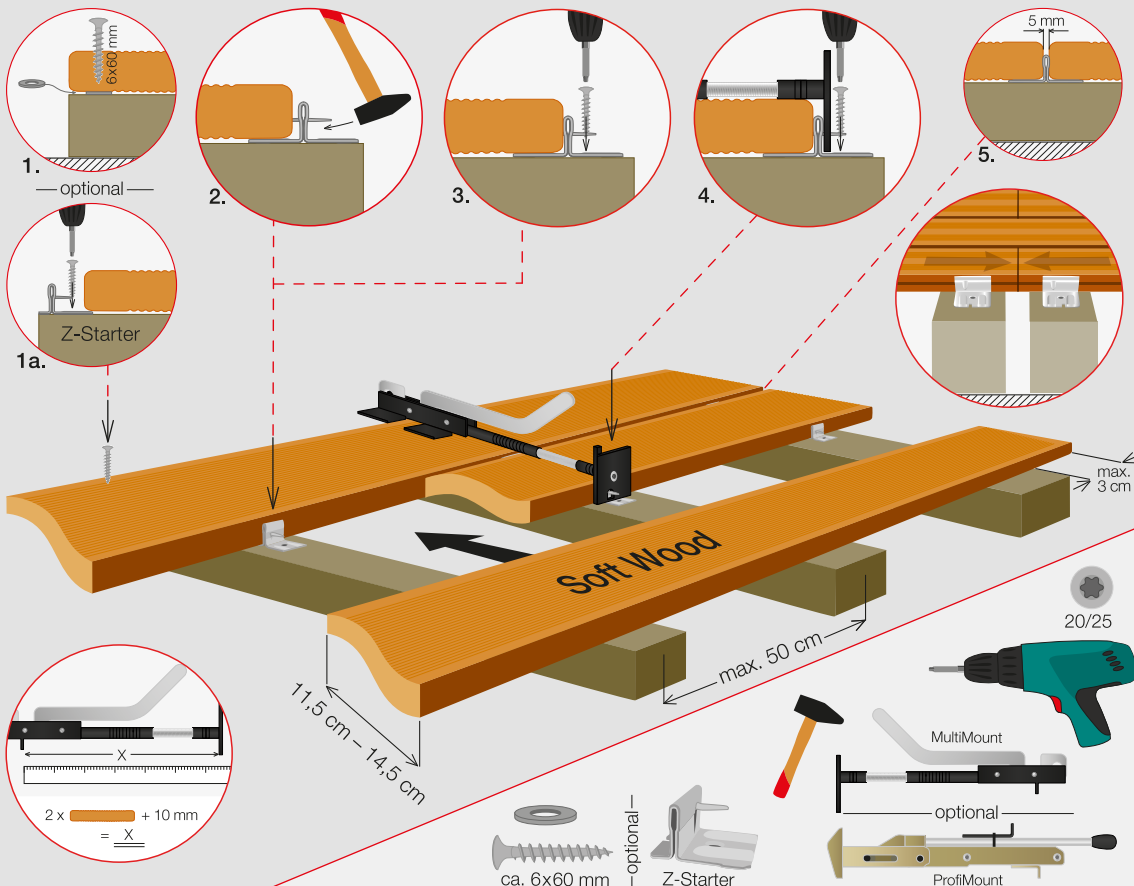

# Z-Connector

galvanized · connecting soft wood · deckings

Art.-Nr. 7009000Z  
 Made in Germany  
 Pat.-Nr. EP 1407357B1  
 DE 10230797C2

**Z** 250 x  
 (= 16-17 m<sup>2</sup>)

Art.-Nr. 7009000Z Z-Connector