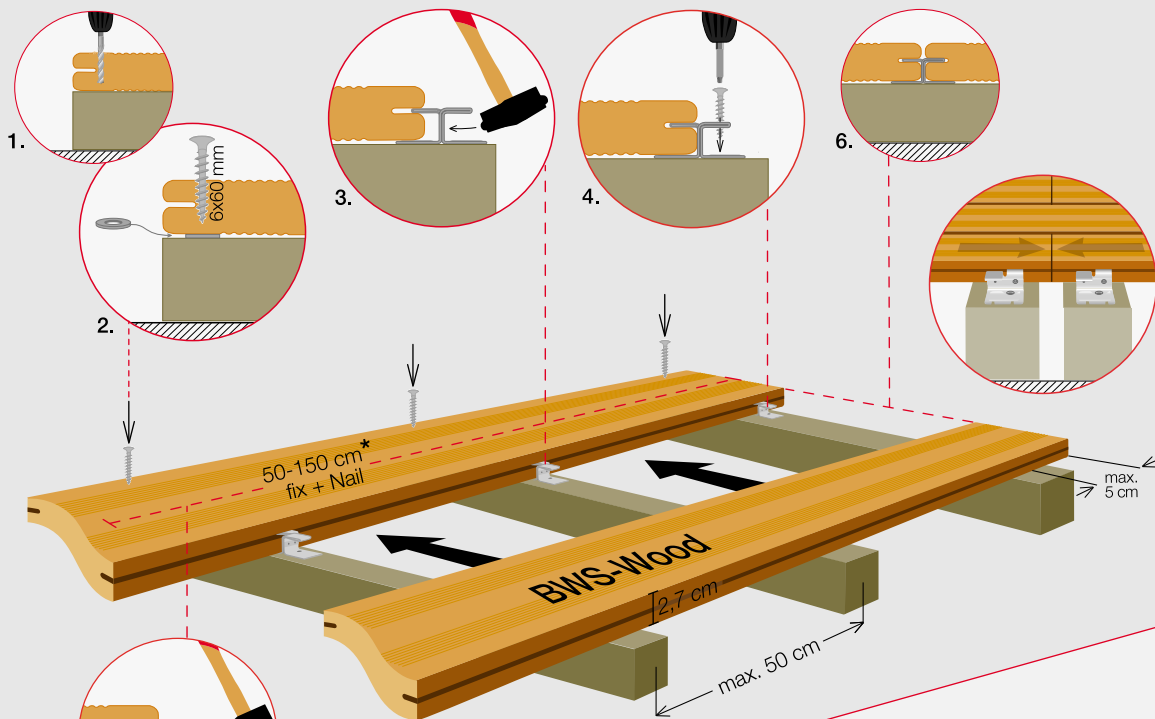

BWS-Connector

Board Wing Solution • connecting wood

300 x

(= 21-22 m²)

Pat.-Nr.
DE 102004061437

Art.-Nr. 7009500
Made in Germany

(5)*

Art.-Nr. 7009500 BWS-Connector